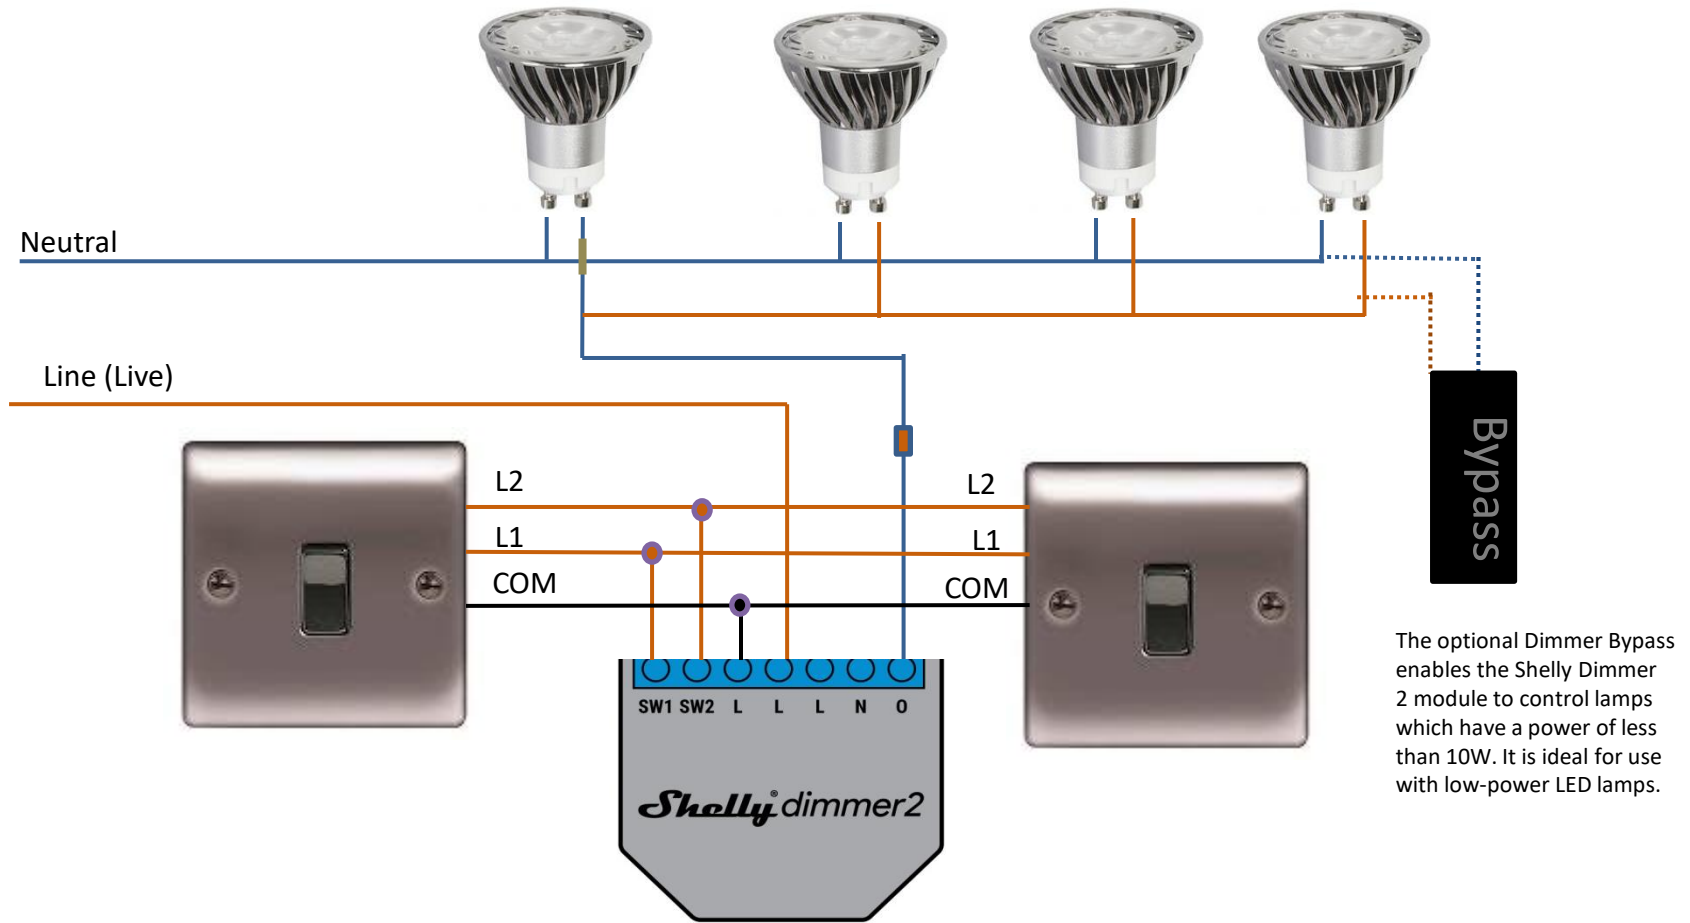

# Shelly Dimmer 2 Module wiring diagram for 3 position switches. No neutral at the switch.

The optional Dimmer Bypass enables the Shelly Dimmer 2 module to control lamps which have a power of less than 10W. It is ideal for use with low-power LED lamps.

\*Shelly App (settings – Button Type)

Dual button mode – dimmer is controlled with dual switch

© MyriadLux 2020

# Shelly Dimmer 2 Module wiring diagram for 3 position switches with 2 way switching . No neutral at the switch

\*Shelly App (settings – Button Type)

Dual button mode – dimmer is controlled with dual switch

# Shelly Dimmer 2 Module wiring diagram for 3 position switches. Neutral at the switch or in ceiling

\*Shelly App (settings – Button Type)

Dual supply mode – dimmer is controlled with dual switch

© MyriadLux 2020