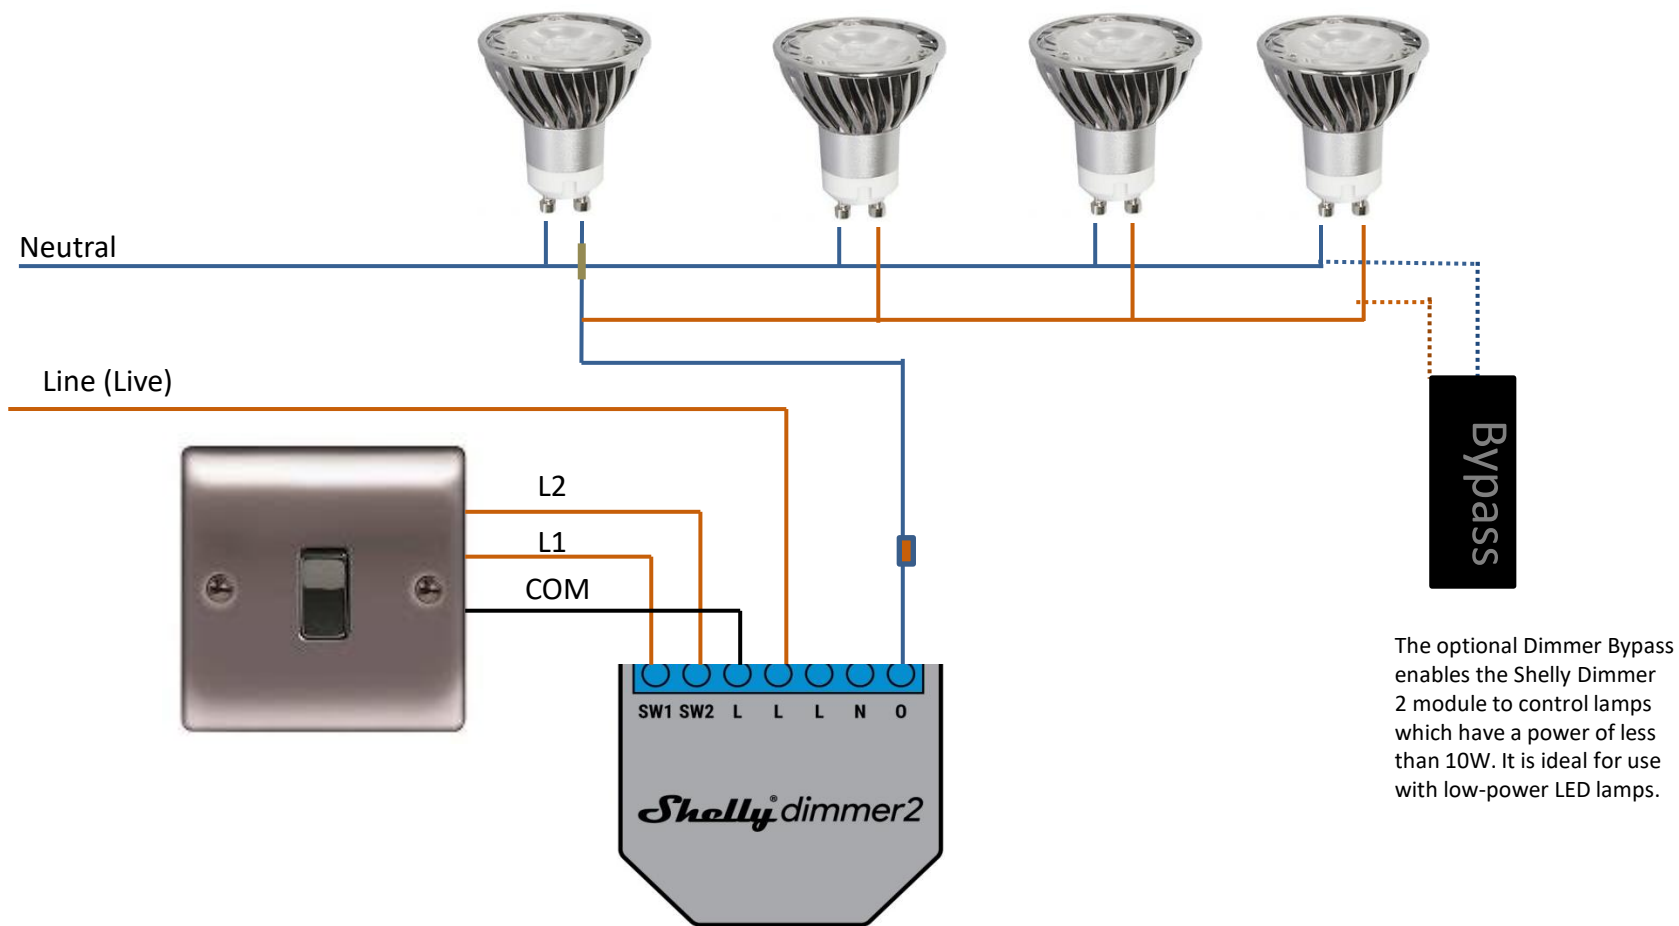

# Shelly Dimmer 2 Module wiring diagram for 3 position switches. No neutral at the switch.

The optional Dimmer Bypass enables the Shelly Dimmer 2 module to control lamps which have a power of less than 10W. It is ideal for use with low-power LED lamps.

\*Shelly App (settings – Button Type)

Dual button mode – dimmer is controlled with dual switch

© MyriadLux 2020

# Shelly Dimmer 2 Module wiring diagram for 3 position switches with 2 way switching . No neutral at the switch

\*Shelly App (settings – Button Type)

Dual button mode – dimmer is controlled with dual switch