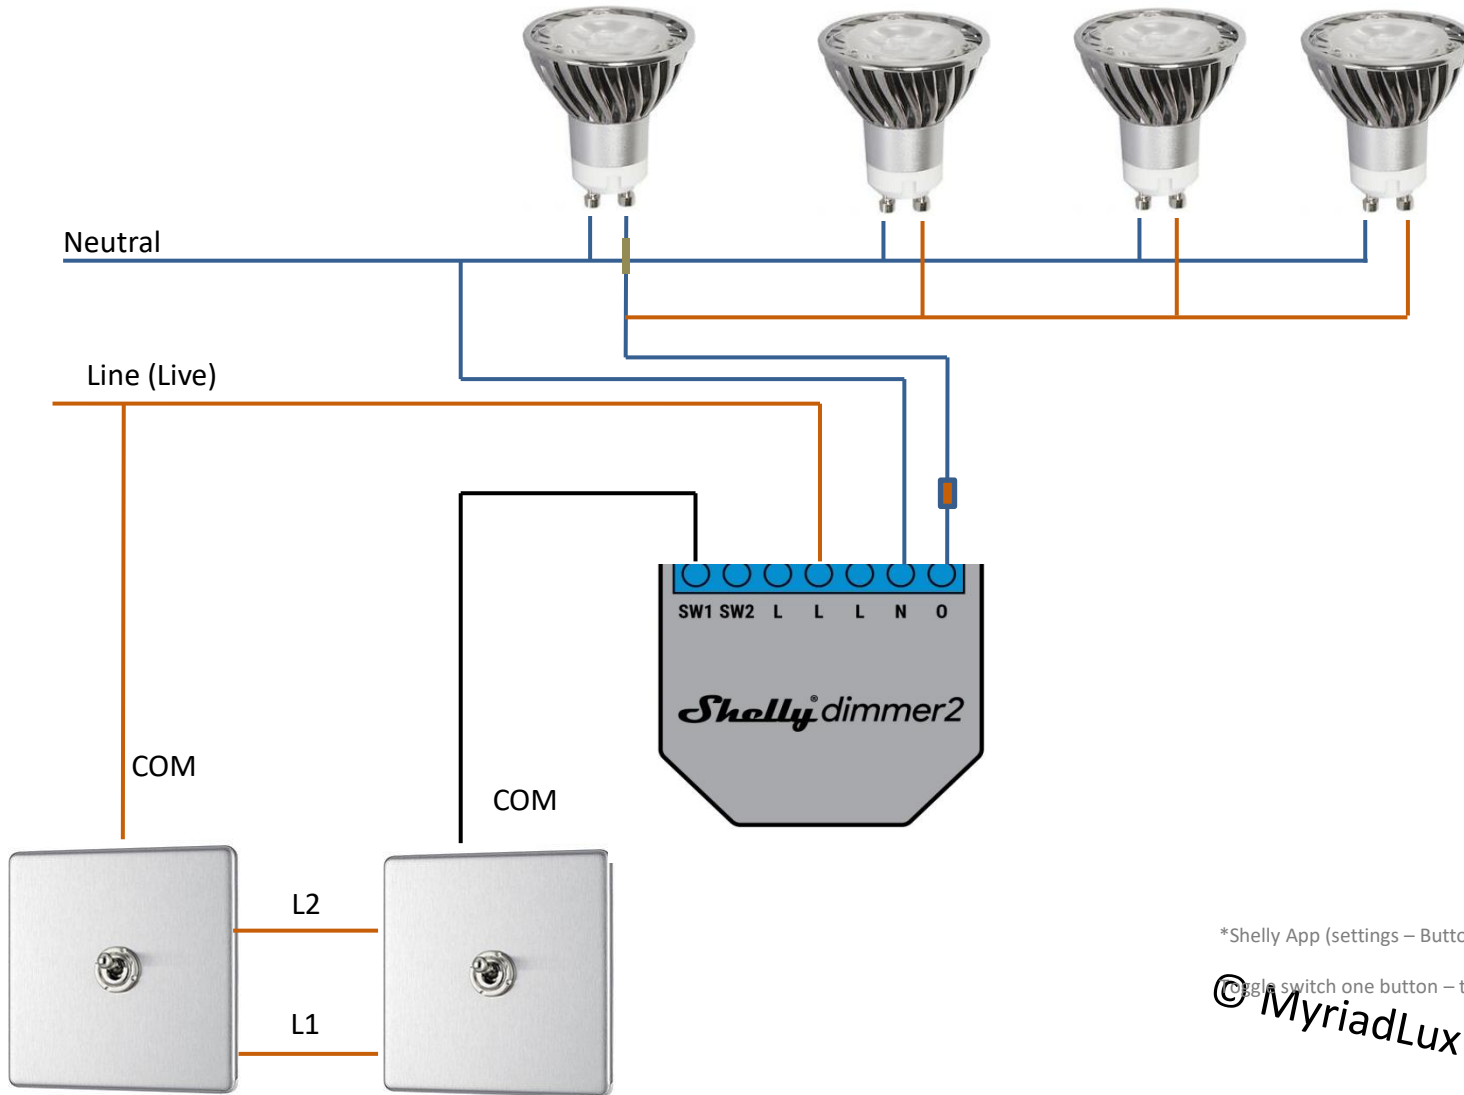

Shelly Dimmer 2 Module wiring diagram for 3 position switches with 2 way switching . Neutral at the switch or in ceiling

*Shelly App (settings – Button Type)

Toggle switch one button – toggle mode with single switch.

© MyriadLux 2020