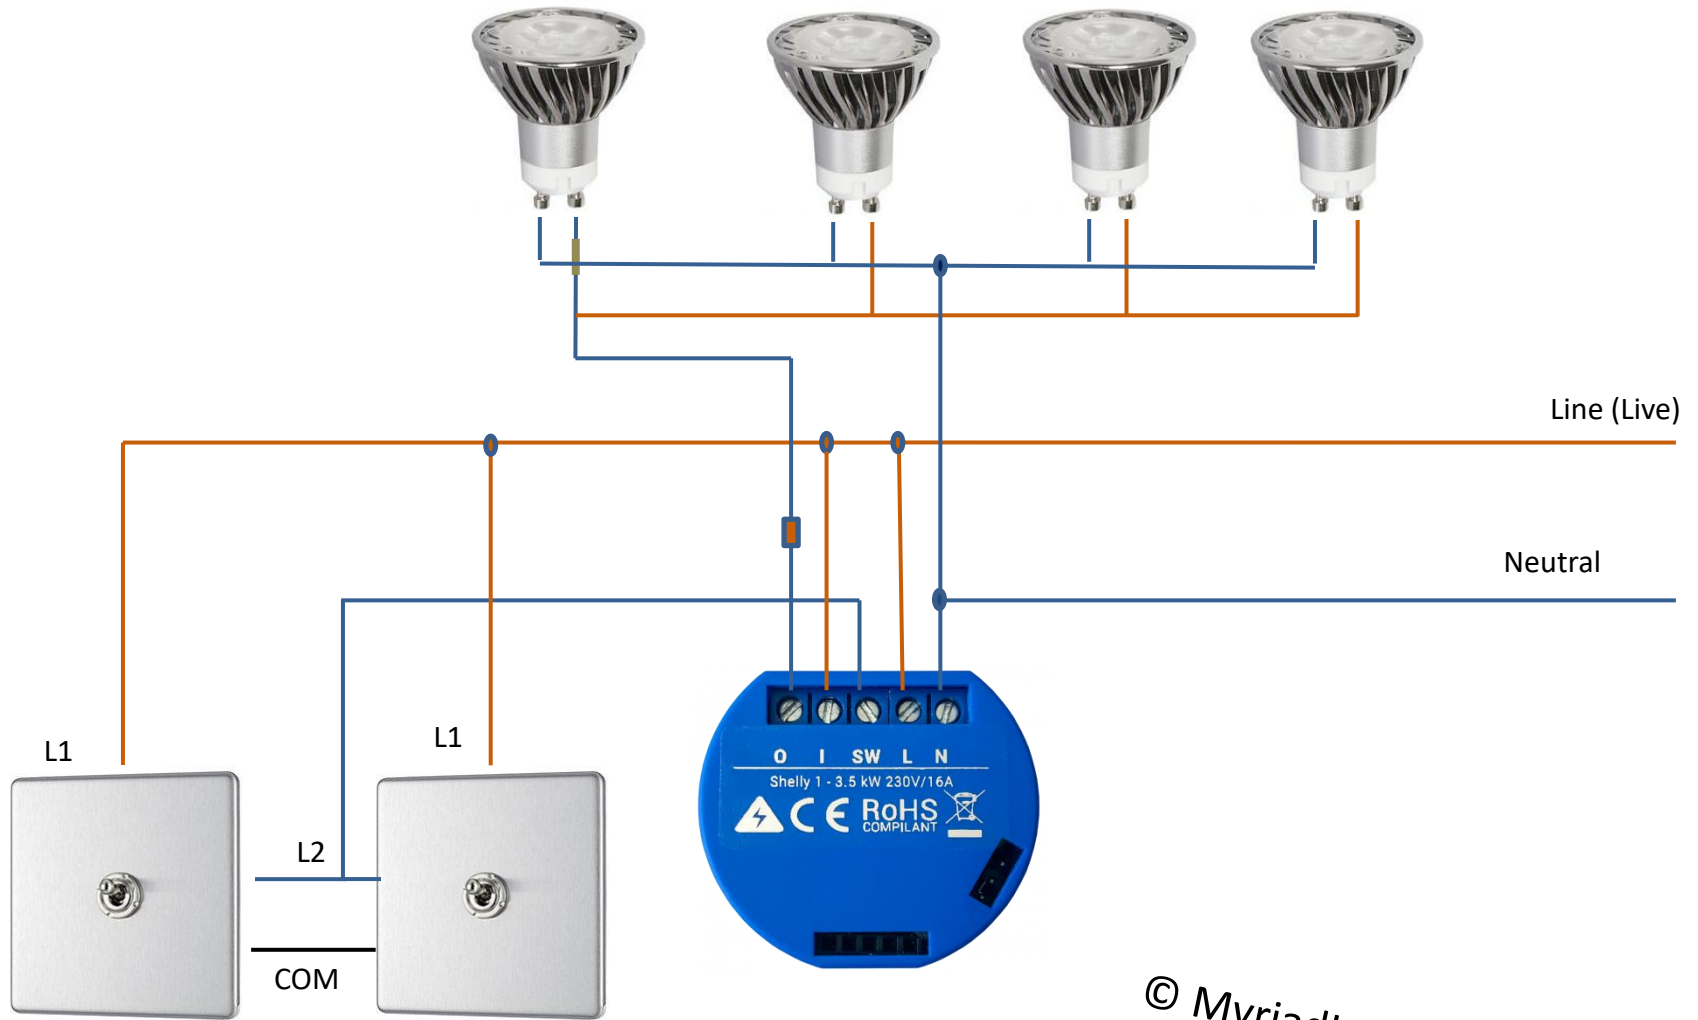

# Shelly Dimmer 2 Module wiring diagram for toggle switches with 2 way switching . No neutral at the switch

# Shelly Dimmer 2 Module wiring diagram for 3 position switches with 2 way switching . Neutral at the switch or in ceiling

\*Shelly App (settings – Button Type)

Toggle switch one button – toggle mode with single switch.

# Shelly 1 Module wiring diagram for toggle switch. Neutral at the switch or in ceiling

© MyriadLux 2020

# Shelly 1 Module wiring diagram for toggle switch with 2 way switching. Neutral at the switch or in ceiling

© MyriadLux 2020