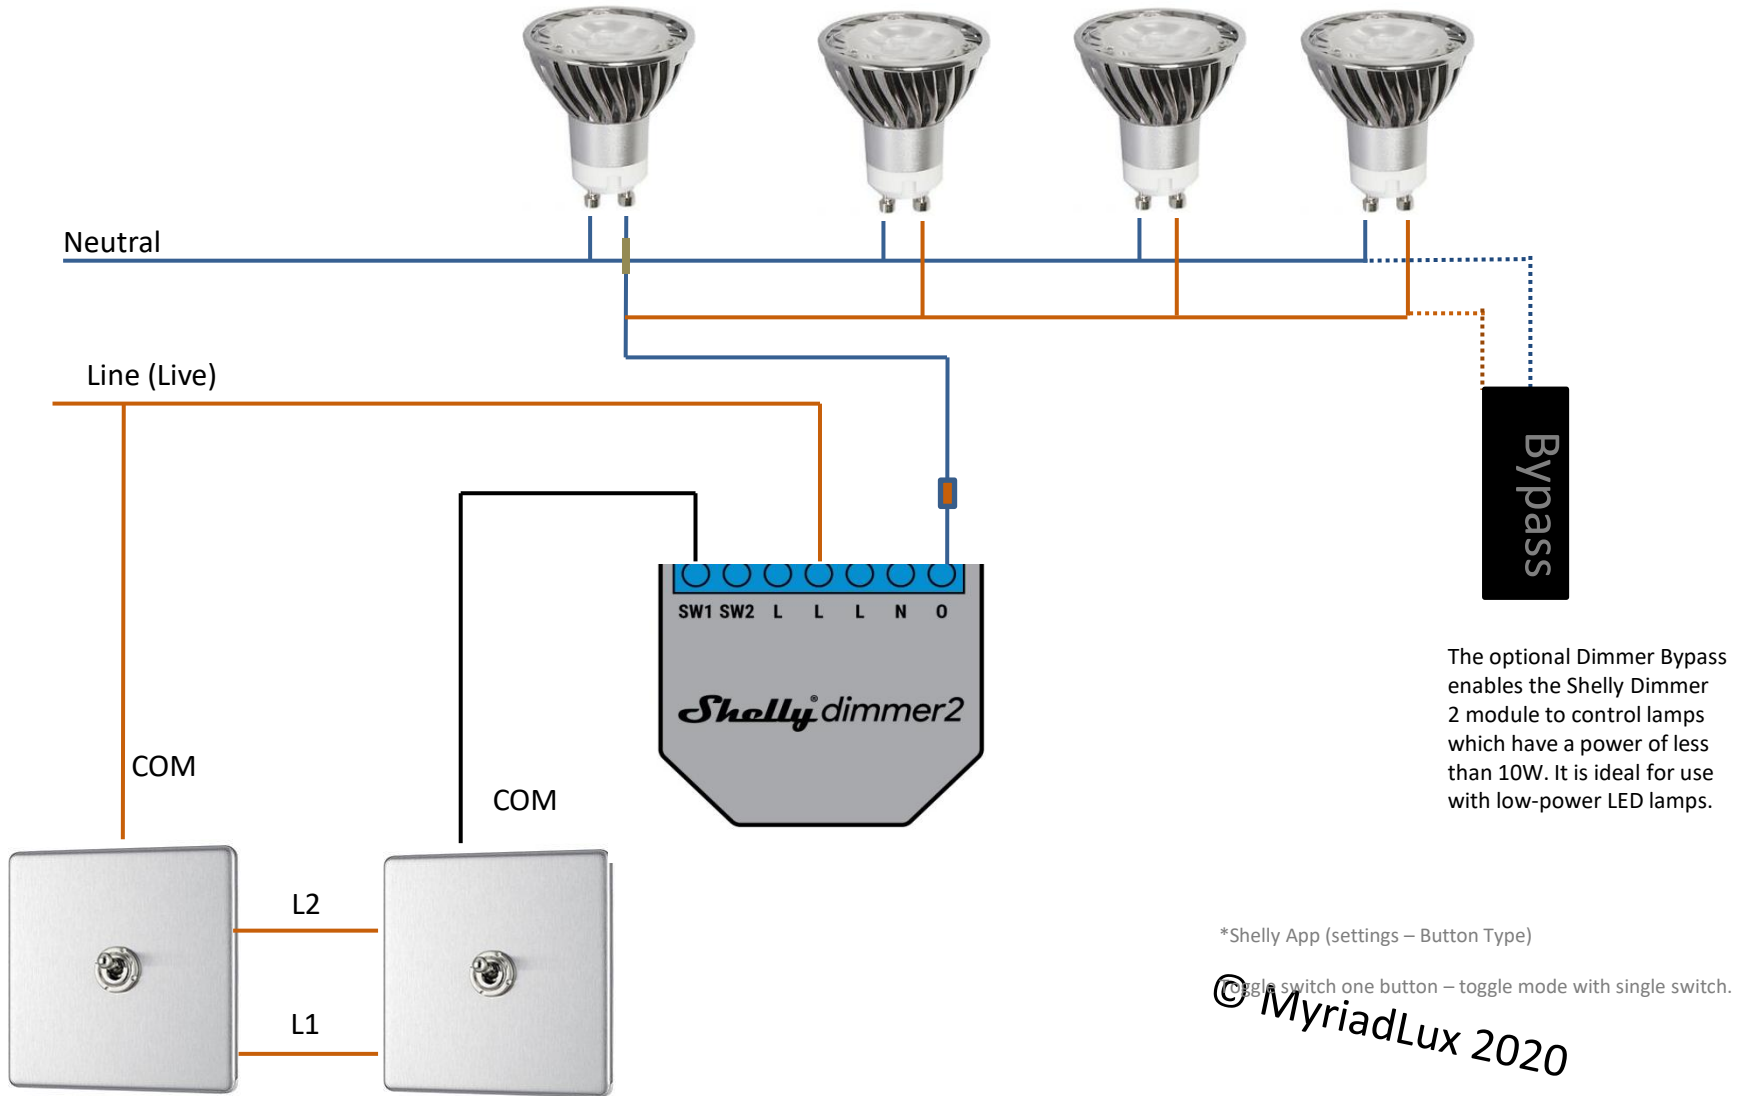

# Shelly Dimmer 2 Module wiring diagram for toggle switches. No neutral at the switch.

The optional Dimmer Bypass enables the Shelly Dimmer 2 module to control lamps which have a power of less than 10W. It is ideal for use with low-power LED lamps.

\*Shelly App (settings – Button Type)

Toggle switch one button – toggle mode with single switch.

© MyriadLux 2020

# Shelly Dimmer 2 Module wiring diagram for toggle switches. Neutral at the switch or in ceiling

\*Shelly App (settings – Button Type)

Toggle switch one button – toggle mode with single switch.

© MyriadLux 2020

# Shelly Dimmer 2 Module wiring diagram for toggle switches with 2 way switching . No neutral at the switch