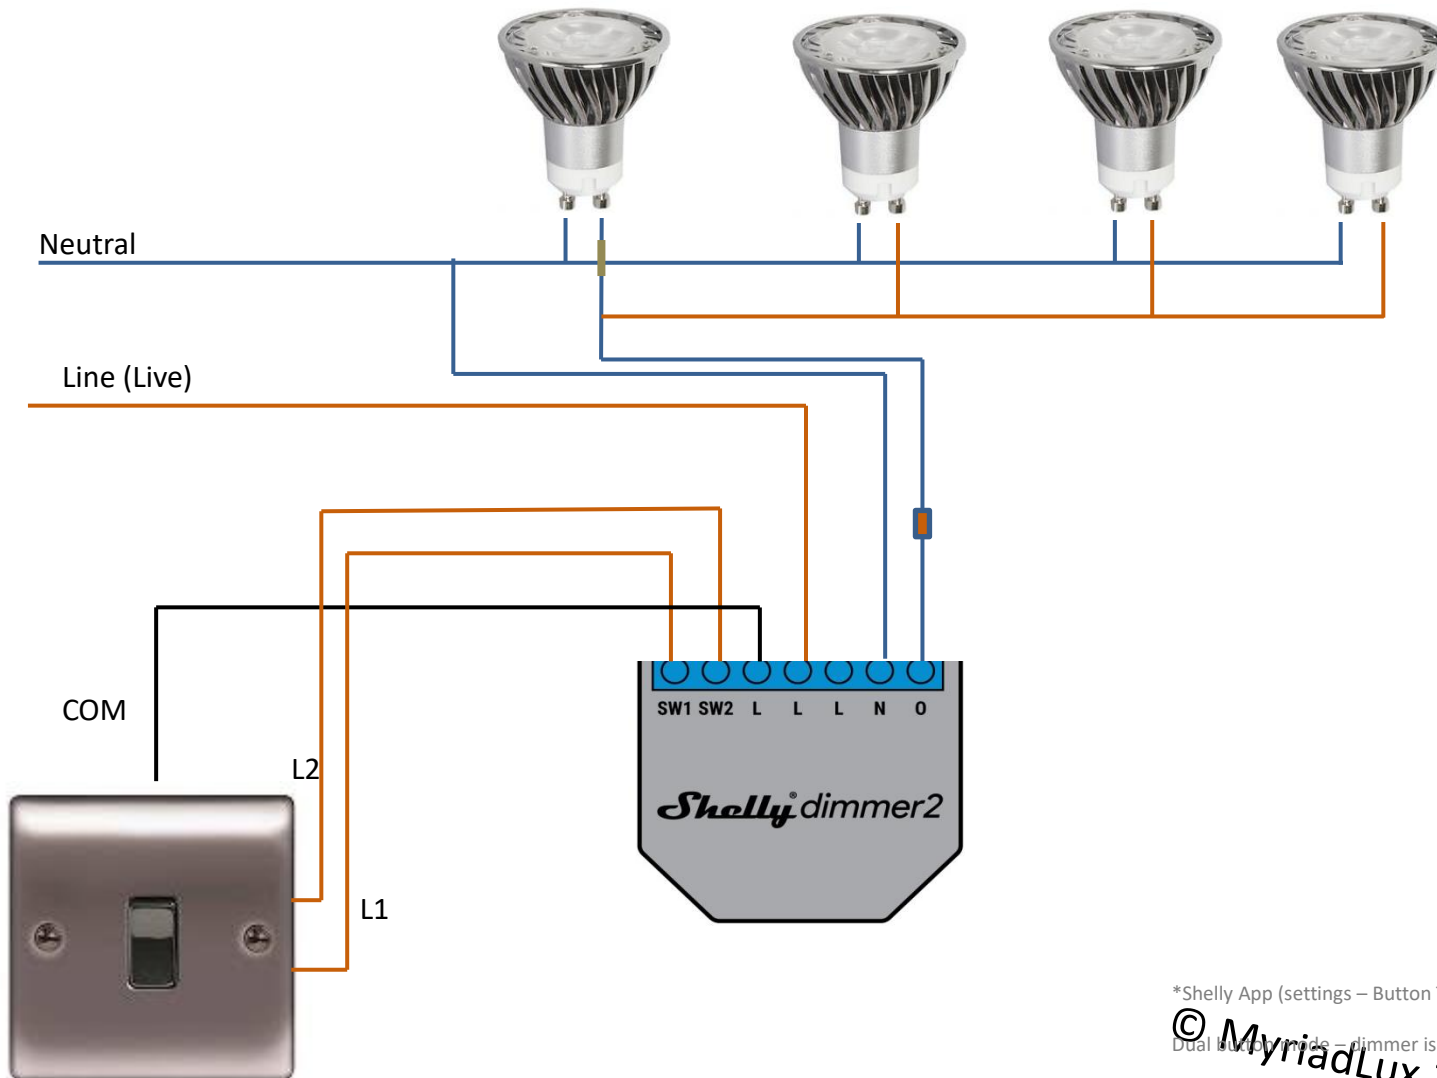

# Shelly Dimmer 2 Module wiring diagram for 3 position switches. No neutral at the switch.

The optional Dimmer Bypass enables the Shelly Dimmer 2 module to control lamps which have a power of less than 10W. It is ideal for use with low-power LED lamps.

\*Shelly App (settings – Button Type)

Dual button mode – dimmer is controlled with dual switch

© MyriadLux 2020

# Shelly Dimmer 2 Module wiring diagram for 3 position switches with 2 way switching . No neutral at the switch

\*Shelly App (settings – Button Type)

Dual button mode – dimmer is controlled with dual switch

# Shelly Dimmer 2 Module wiring diagram for 3 position switches. Neutral at the switch or in ceiling

\*Shelly App (settings – Button Type)

Dual supply mode – dimmer is controlled with dual switch

© MyriadLux 2020