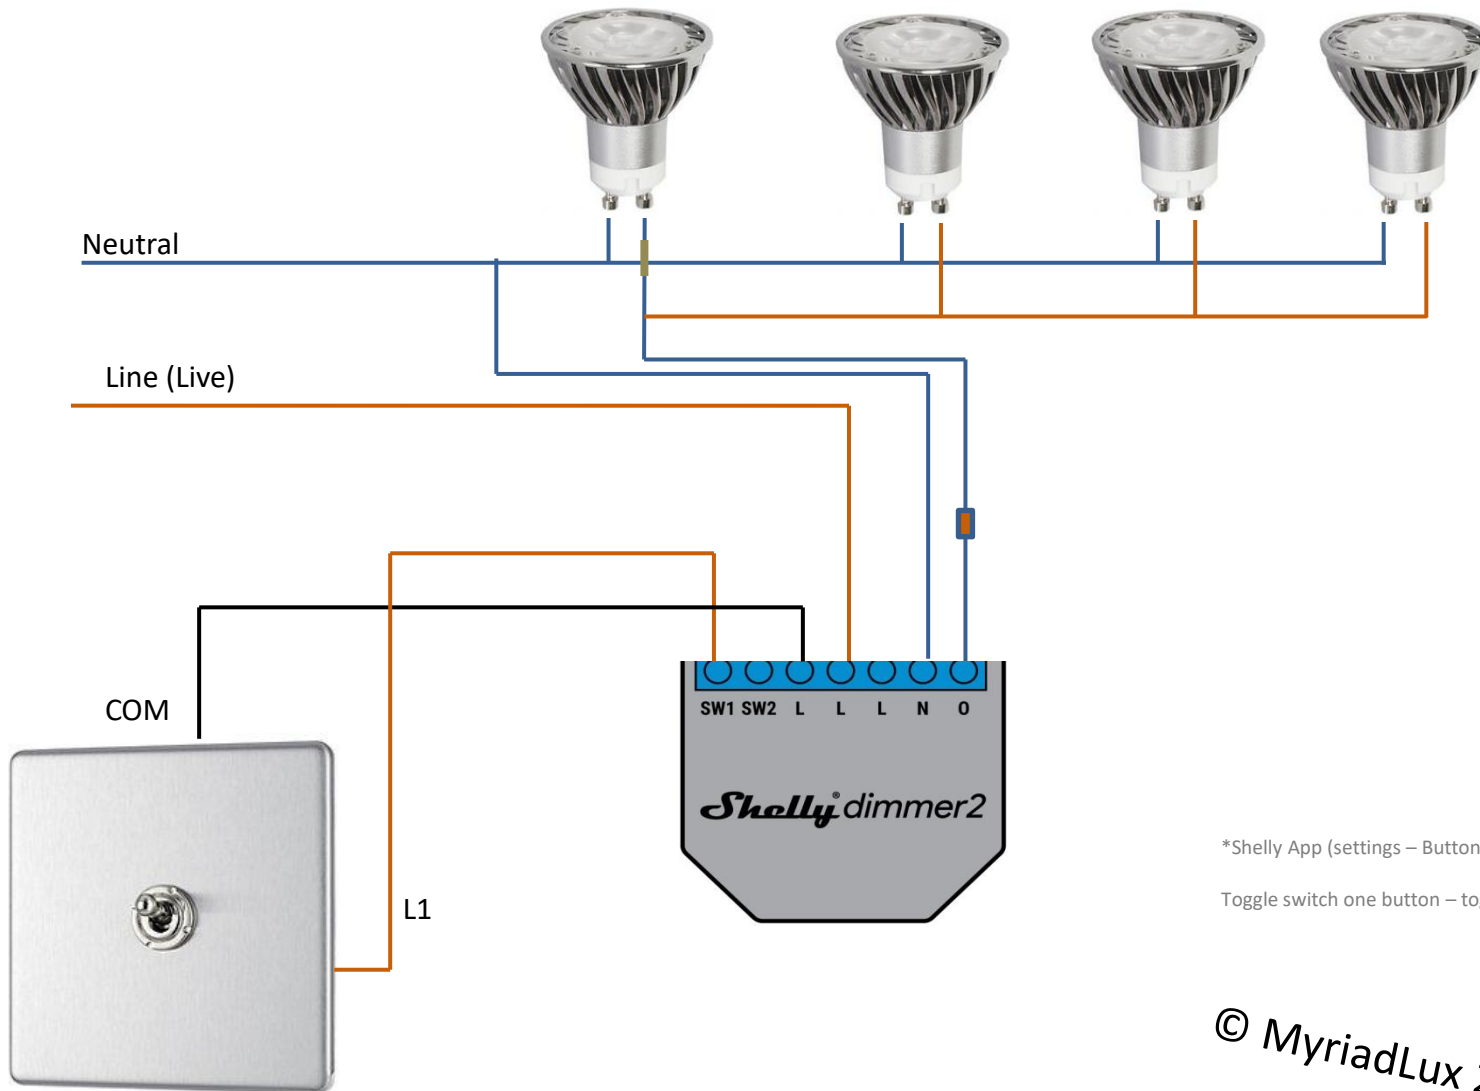

# Shelly Dimmer 2 Module wiring diagram for toggle switches with 2 way switching . Neutral at the switch or in ceiling

# Shelly Dimmer 2 Module wiring diagram for toggle switches. No neutral at the switch.

The optional Dimmer Bypass enables the Shelly Dimmer 2 module to control lamps which have a power of less than 10W. It is ideal for use with low-power LED lamps.

\*Shelly App (settings – Button Type)

Toggle switch one button – toggle mode with single switch.

© MyriadLux 2020

# Shelly Dimmer 2 Module wiring diagram for toggle switches. Neutral at the switch or in ceiling

\*Shelly App (settings – Button Type)

Toggle switch one button – toggle mode with single switch.

© MyriadLux 2020