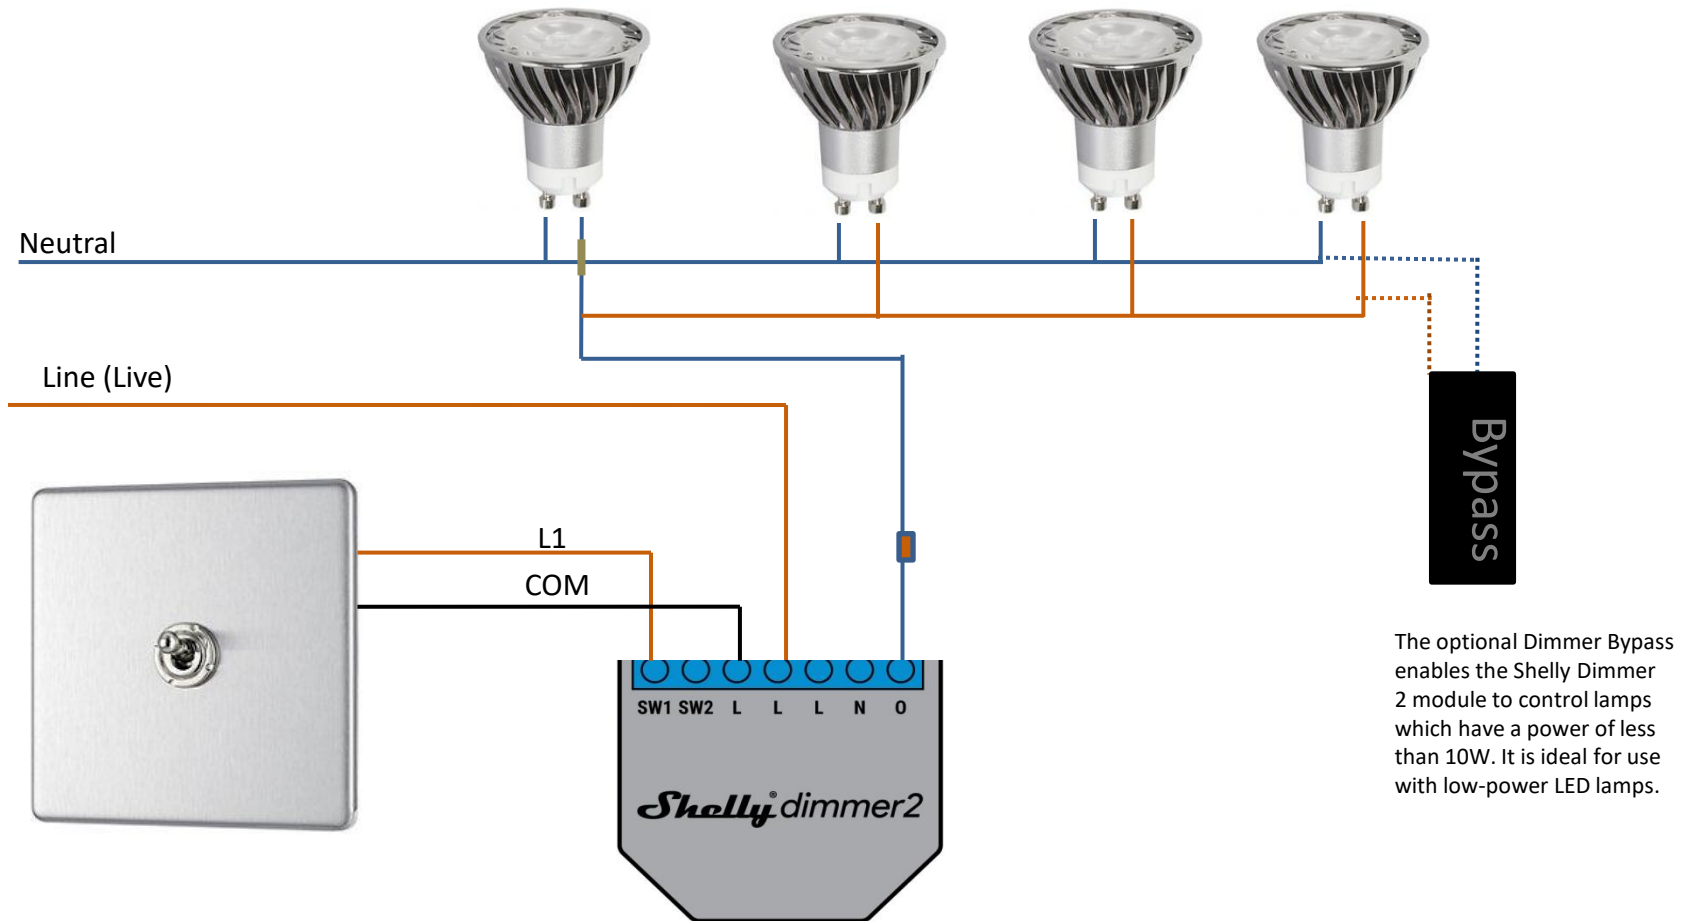

# Shelly Dimmer 2 Module wiring diagram for 3 position switches. Neutral at the switch or in ceiling

\*Shelly App (settings – Button Type)

Dual supply mode – dimmer is controlled with dual switch

© MyriadLux 2020

# Shelly Dimmer 2 Module wiring diagram for toggle switches with 2 way switching . Neutral at the switch or in ceiling

# Shelly Dimmer 2 Module wiring diagram for toggle switches. No neutral at the switch.

The optional Dimmer Bypass enables the Shelly Dimmer 2 module to control lamps which have a power of less than 10W. It is ideal for use with low-power LED lamps.