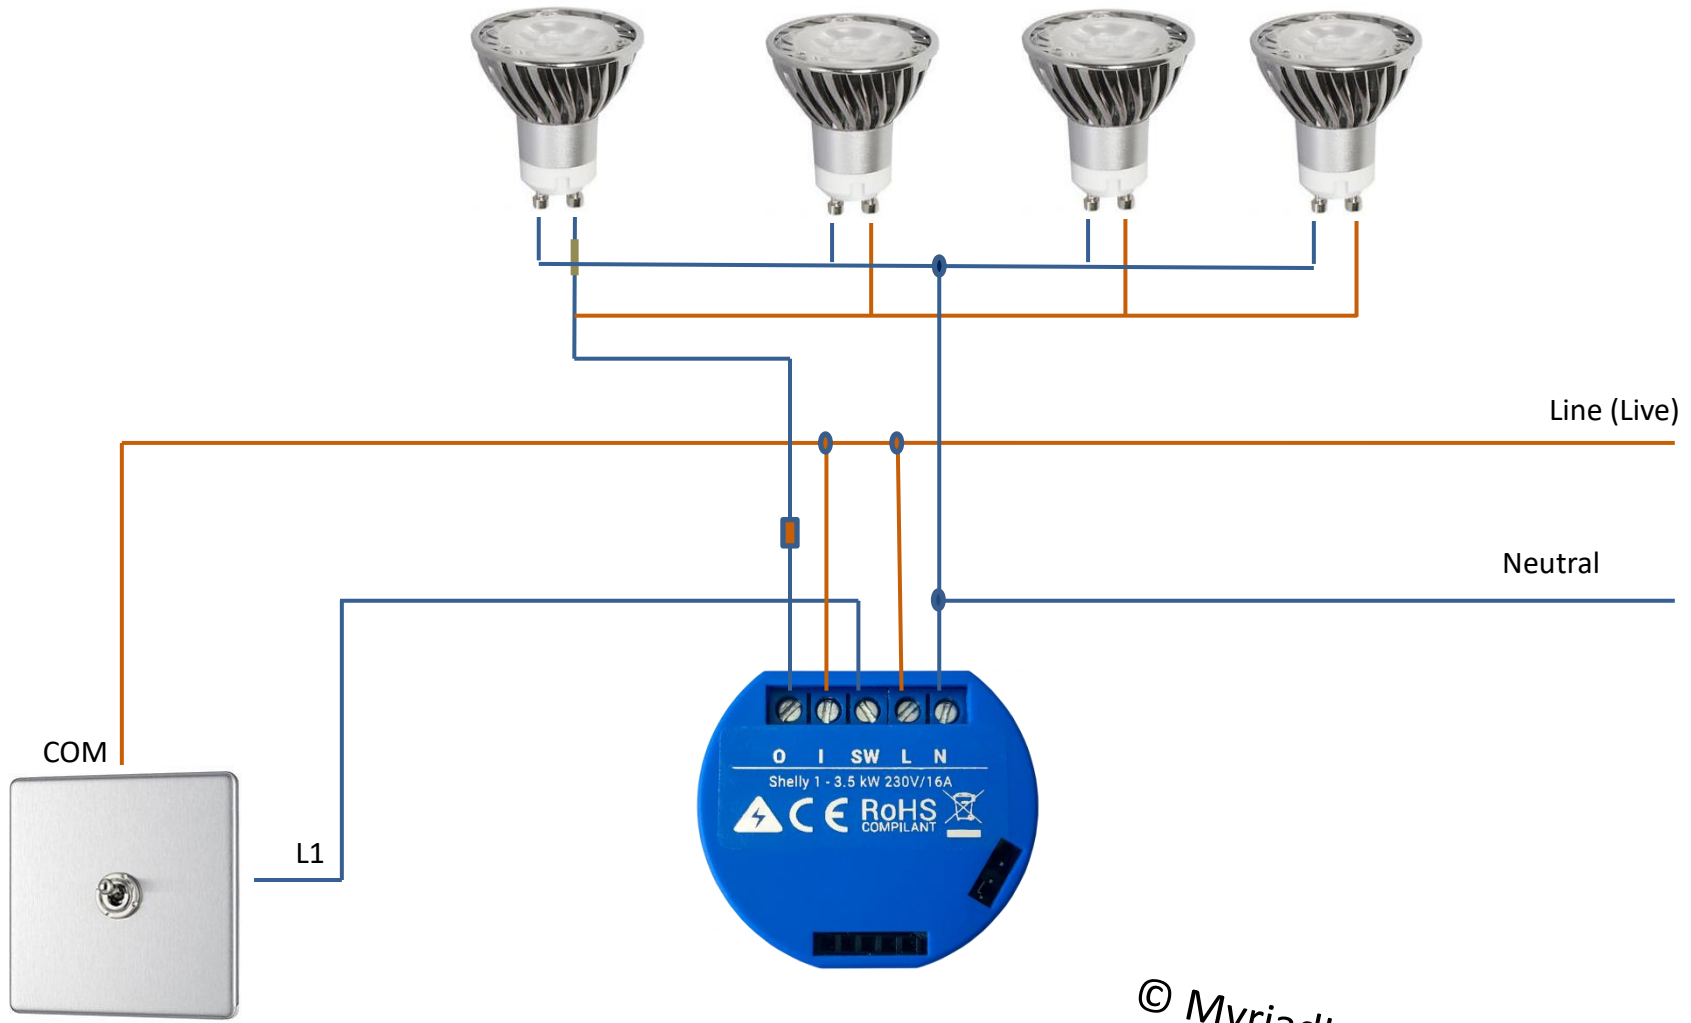

# Shelly Dimmer 2 Module wiring diagram for toggle switches. Neutral at the switch or in ceiling

\*Shelly App (settings – Button Type)

Toggle switch one button – toggle mode with single switch.

© MyriadLux 2020

# Shelly Dimmer 2 Module wiring diagram for toggle switches with 2 way switching . No neutral at the switch

# Shelly Dimmer 2 Module wiring diagram for 3 position switches with 2 way switching . Neutral at the switch or in ceiling

\*Shelly App (settings – Button Type)

Toggle switch one button – toggle mode with single switch.

# Shelly 1 Module wiring diagram for toggle switch. Neutral at the switch or in ceiling

© MyriadLux 2020