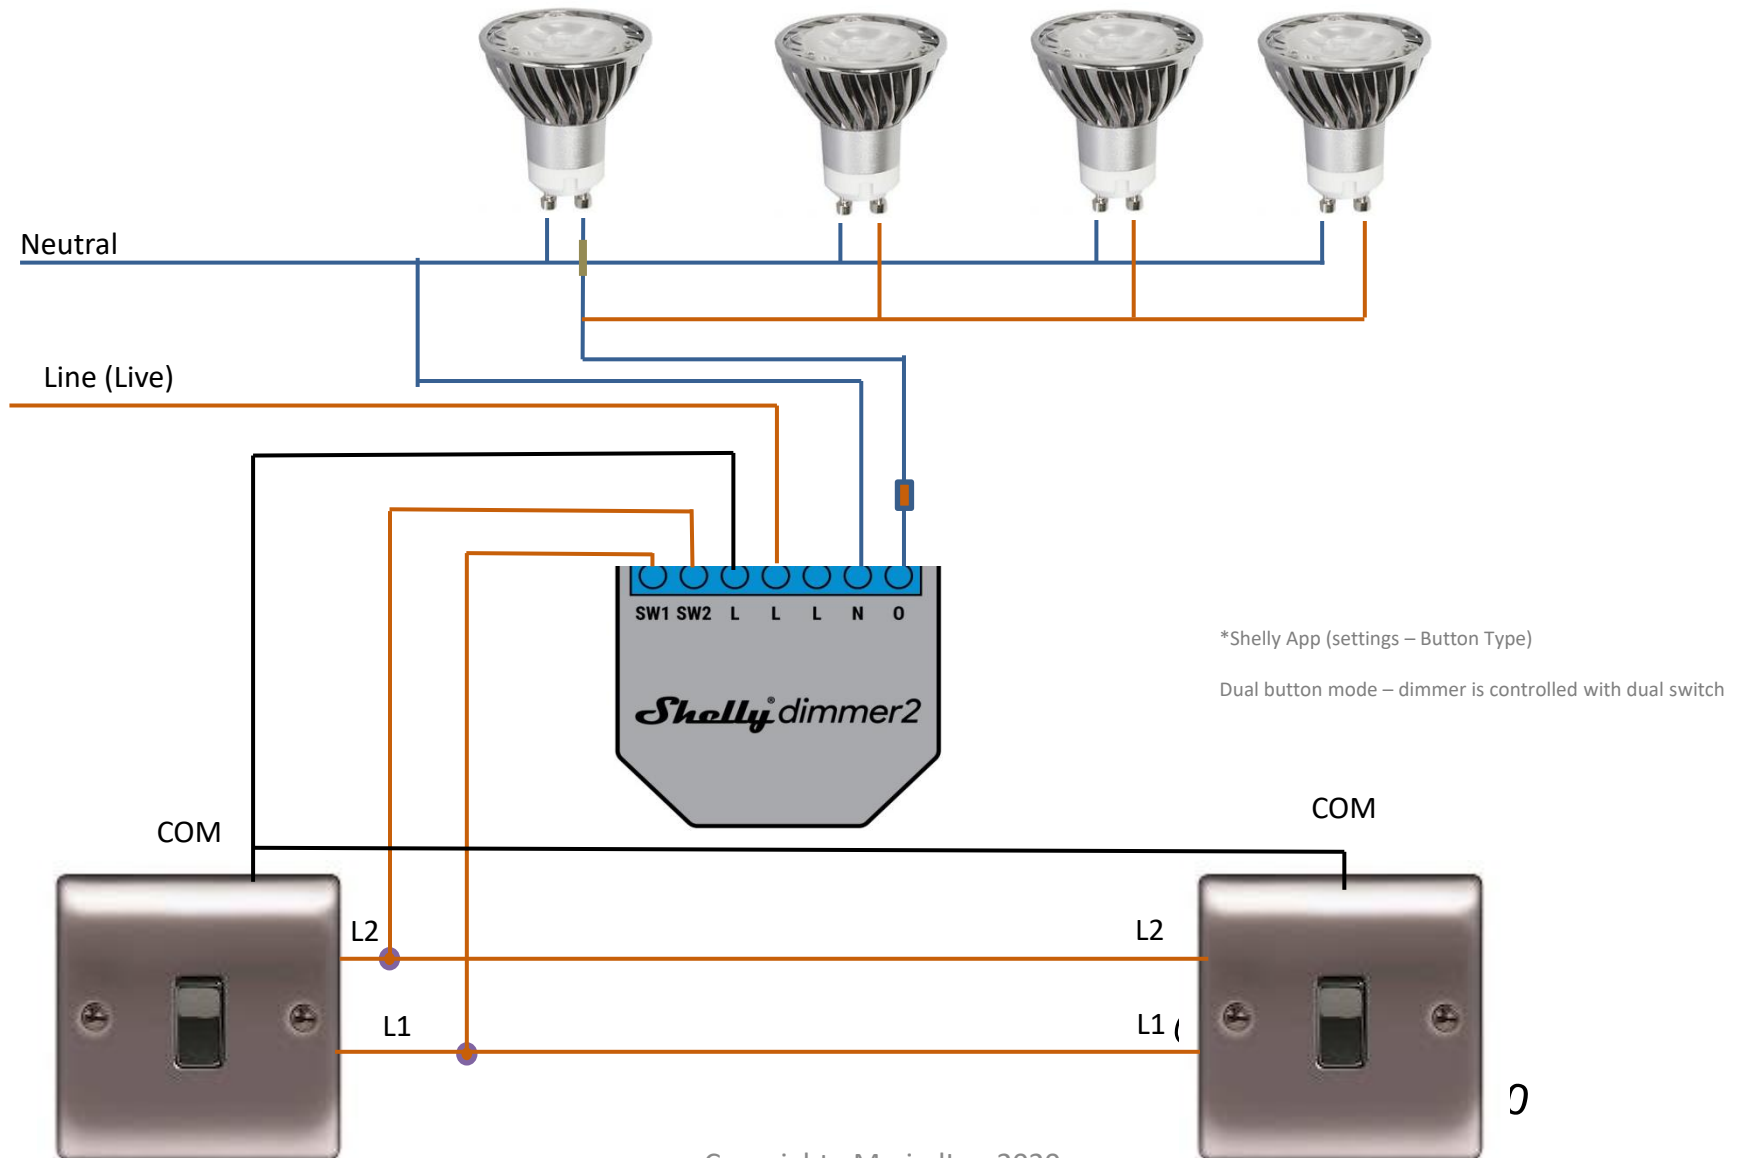

# Shelly Dimmer 2 Module wiring diagram for 3 position switches. Neutral at the switch or in ceiling

\*Shelly App (settings – Button Type)

Dual supply mode – dimmer is controlled with dual switch

© MyriadLux 2020

# Shelly Dimmer 2 Module wiring diagram for toggle switches with 2 way switching . Neutral at the switch or in ceiling

# Shelly Dimmer 2 Module wiring diagram for toggle switches. No neutral at the switch.

The optional Dimmer Bypass enables the Shelly Dimmer 2 module to control lamps which have a power of less than 10W. It is ideal for use with low-power LED lamps.